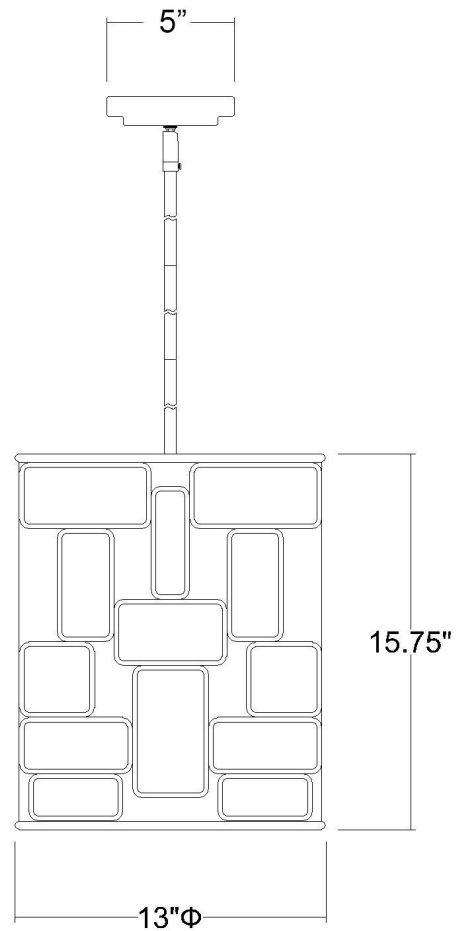

IN21130BK

AMORET 3-LIGHT PENDANT

Description: Amoret 3-Light Pendant

Finish: Matte Black

Dimensions: 13" Dia. x 15-3/4" H

Bulbs: 3-60W Cand.

Installed Weight: 9.15 lbs.

Certification: cUL / dry location

Material: Steel

Shades: NA

Glass: NA

Canopy Dimensions: 5" Dia.

Chain/Wire: 12' Wire

Stems: 3-12", 1-6", 1-3"

Additional Finishes: AS